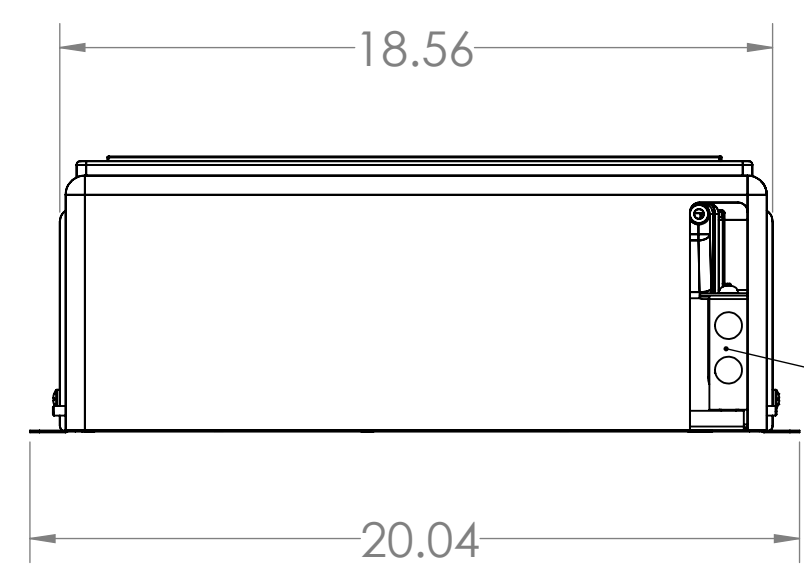

**OPTIONAL**  
USE MOUNT HOLE(A) 4 PLCS  
IN BACK PANEL TO ATTACH  
TO WALL OR CEILING

ELECTRICAL &  
PLUMBING CONNECTIONS

**MODEL 44-4050-1001: 4050 A/C ONLY, CEILING / WALL MOUNT EVAPORATOR 12 VOLT**  
**MODEL 44-4050-2001: MODEL 4050 A/C ONLY, CEILING / WALL MOUNT EVAPORATOR 24 VOLT**